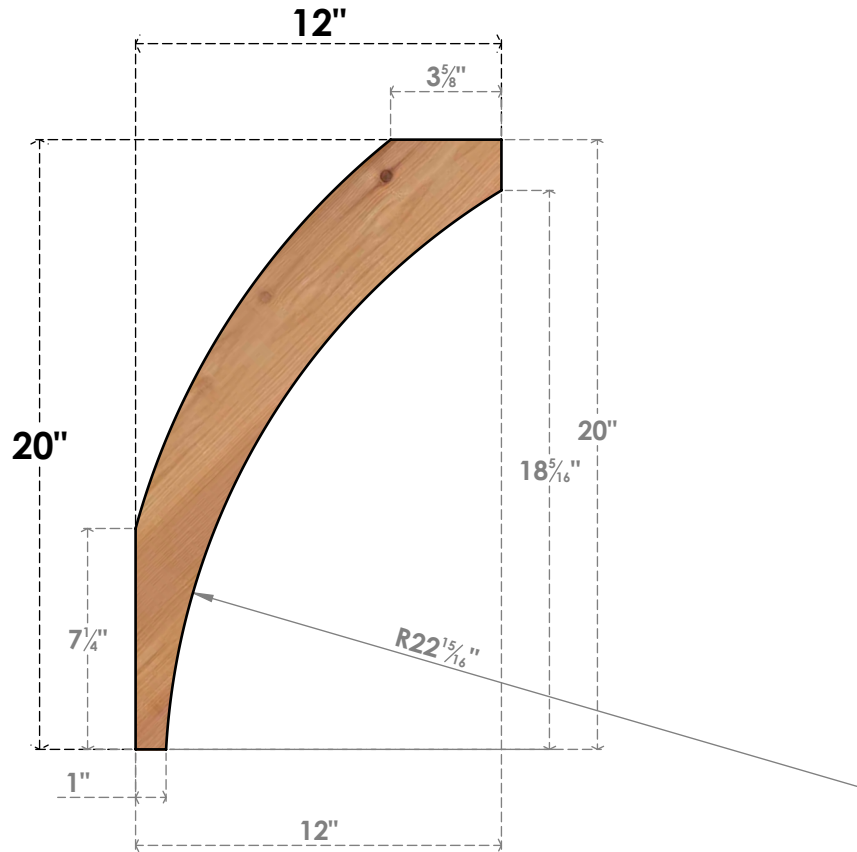

BRC04X12X20THR00SWR

3 1/2"W X 12"D X 20"H THORTON SMOOTH BRACE, WESTERN RED CEDAR

SIDE

FRONT

EKENA MILLWORK
 2300 WEST MAIN ST.
 CLARKSVILLE, TX 75426
 TOLL FREE: 866-607-0453
 WWW.EKENAMILLWORK.COM

NOTES

1. INSTALLATION TO BE COMPLETED IN ACCORDANCE WITH MANUFACTURER'S SPECIFICATIONS.
2. DRAWING MAY NOT BE TO SCALE
3. THIS DRAWING IS INTENDED FOR DESIGN AND PLANNING PURPOSES ONLY.
4. ALL INFORMATION CONTAINED HEREIN WAS CURRENT AT THE TIME OF DEVELOPMENT BUT MUST BE REVIEWED AND APPROVED BY THE PRODUCT MANUFACTURER TO BE CONSIDERED ACCURATE.
5. PRODUCTS ARE NOT KILN DRIED. THIS ITEM IS UNIQUE AND WILL CONTAIN THE NATURAL VARIATIONS THAT THE WOOD SPECIES OFFERS. THIS MAY RESULT IN VARIATIONS UP TO 1/4"